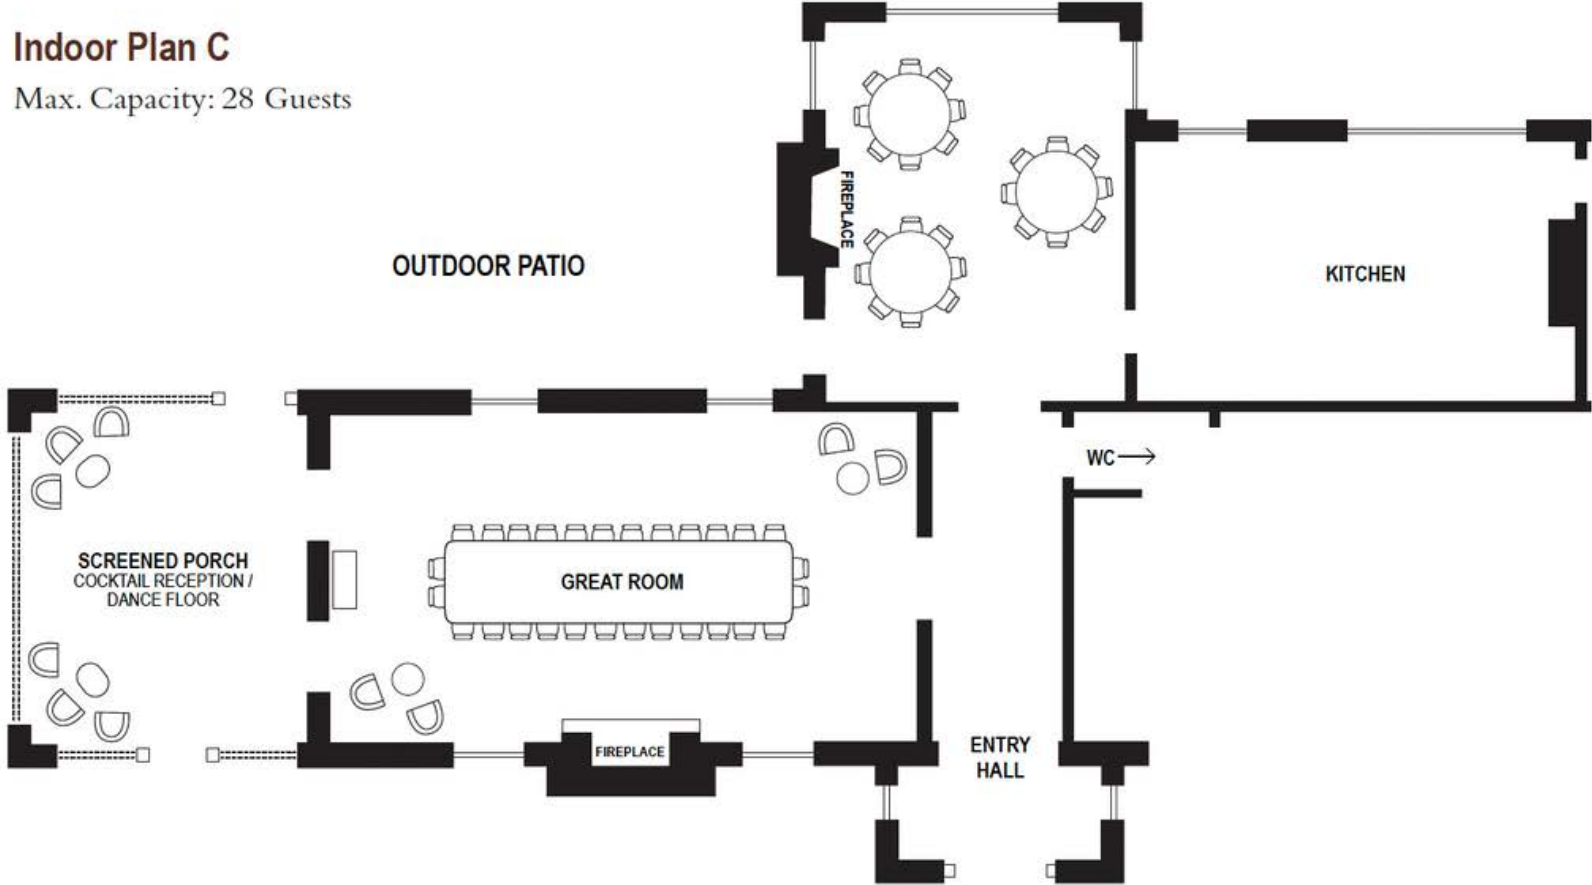

2024

FLOOR PLANS

MILLER LASH HOUSE

FLOOR PLAN

INDOOR

Indoor Plan A

Max. Capacity: 100 Guests

CONTACT US

SEE OUR SPACE

INDOOR

Indoor Plan B

Max. Capacity: 60 Guests

CONTACT US

SEE OUR SPACE

INDOOR

Indoor Plan C

Max. Capacity: 28 Guests

CONTACT US

SEE OUR SPACE

INDOOR

Indoor Plan D

Max. Capacity: 80 Guests

CONTACT US

SEE OUR SPACE