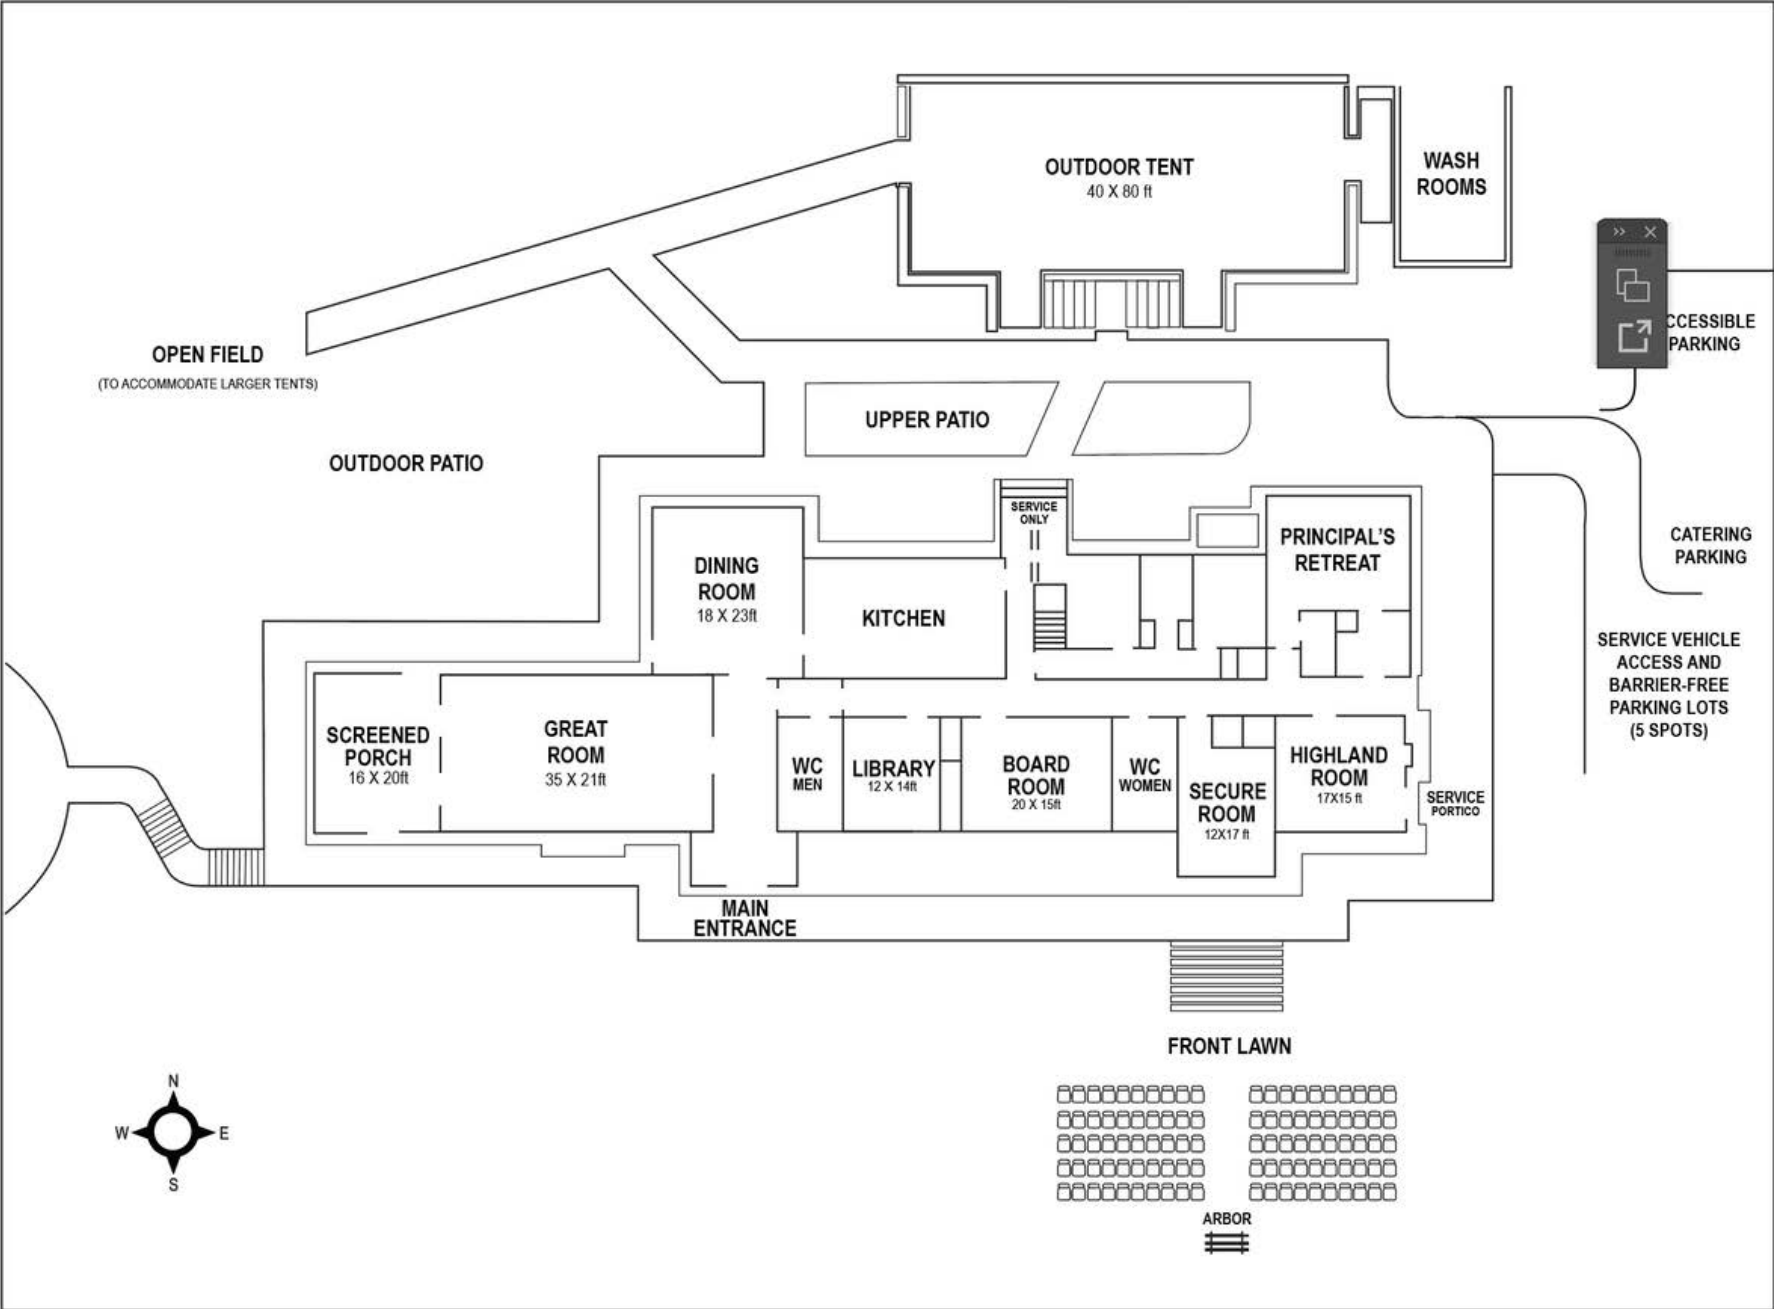

2024

FLOOR PLANS

MILLER LASH HOUSE

FLOOR PLAN

INDOOR

Indoor Plan A

Max. Capacity: 100 Guests

CONTACT US

SEE OUR SPACE

INDOOR

Indoor Plan B

Max. Capacity: 60 Guests

CONTACT US

SEE OUR SPACE

INDOOR

Indoor Plan C

Max. Capacity: 28 Guests

CONTACT US

SEE OUR SPACE

INDOOR

Indoor Plan D

Max. Capacity: 80 Guests

CONTACT US

SEE OUR SPACE