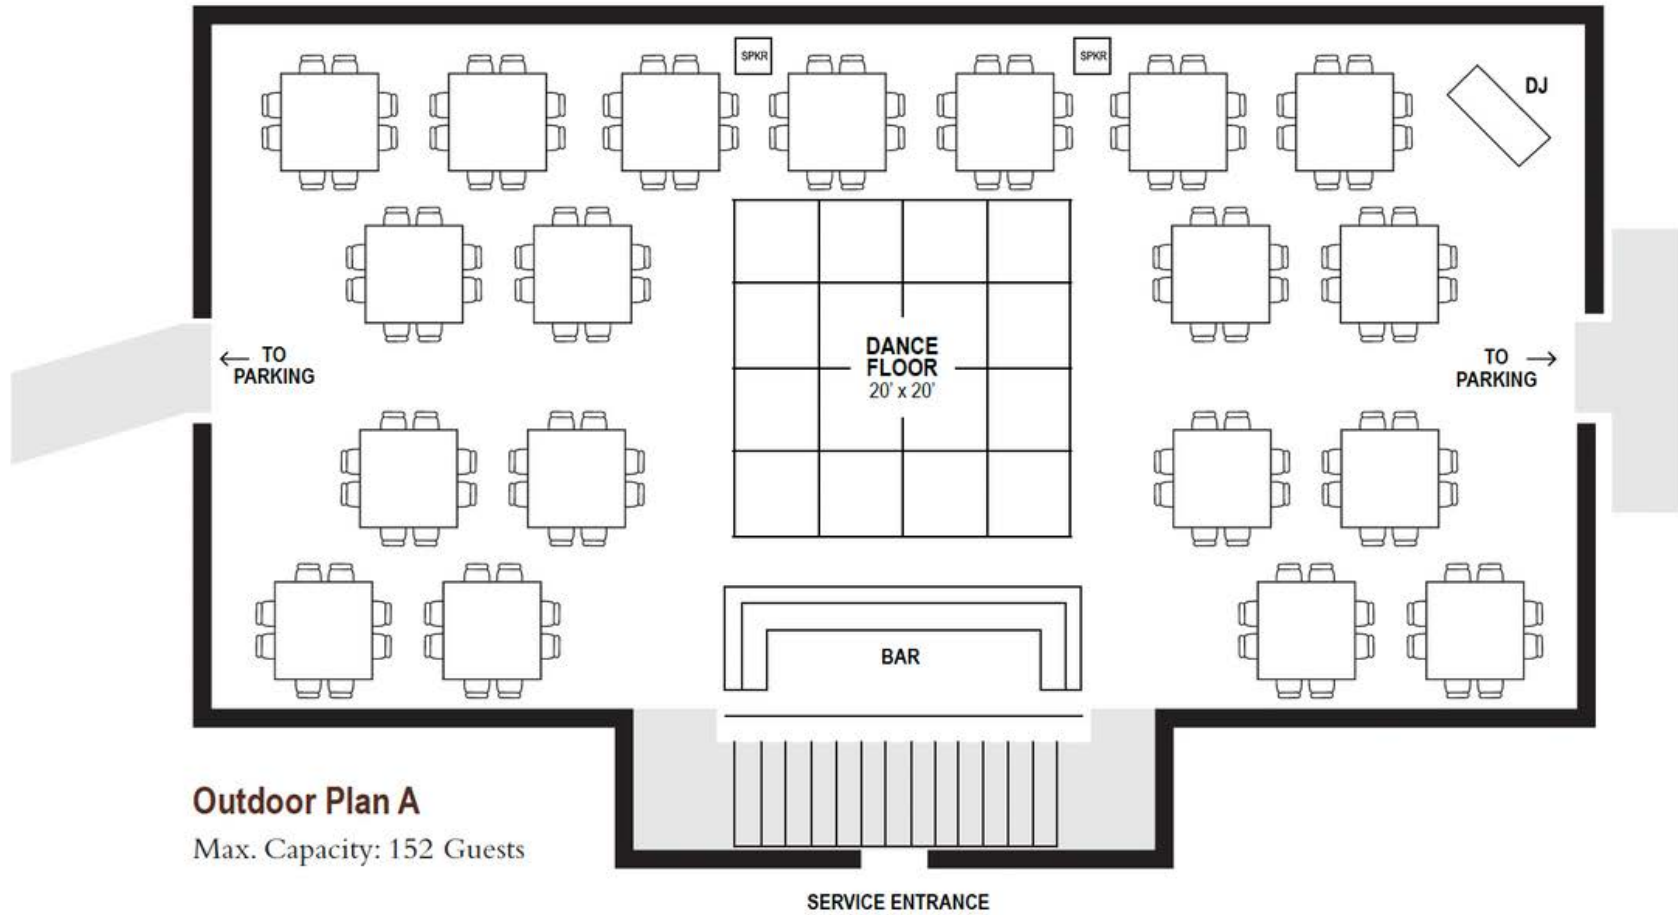

OUTDOOR

CONTACT US

SEE OUR SPACE