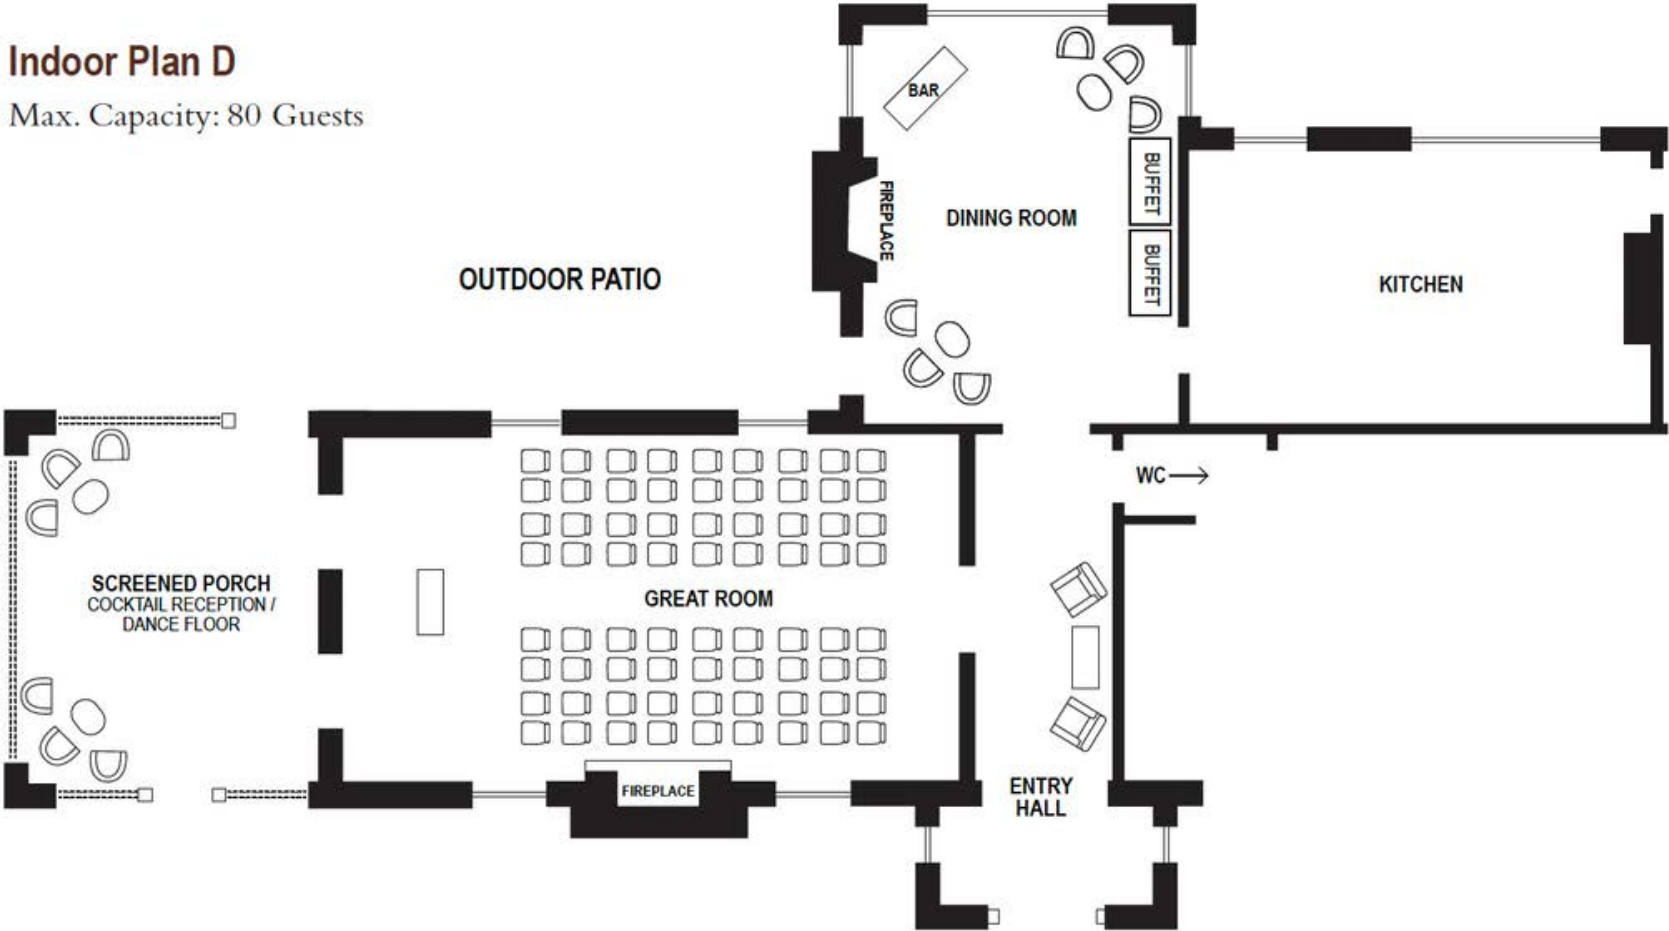

2024

FLOOR PLANS

MILLER LASH HOUSE

FLOOR PLAN

INDOOR

Indoor Plan A

Max. Capacity: 100 Guests

CONTACT US

SEE OUR SPACE

INDOOR

Indoor Plan B

Max. Capacity: 60 Guests

CONTACT US

SEE OUR SPACE

INDOOR

Indoor Plan C

Max. Capacity: 28 Guests

CONTACT US

SEE OUR SPACE

INDOOR

Indoor Plan D

Max. Capacity: 80 Guests

CONTACT US

SEE OUR SPACE