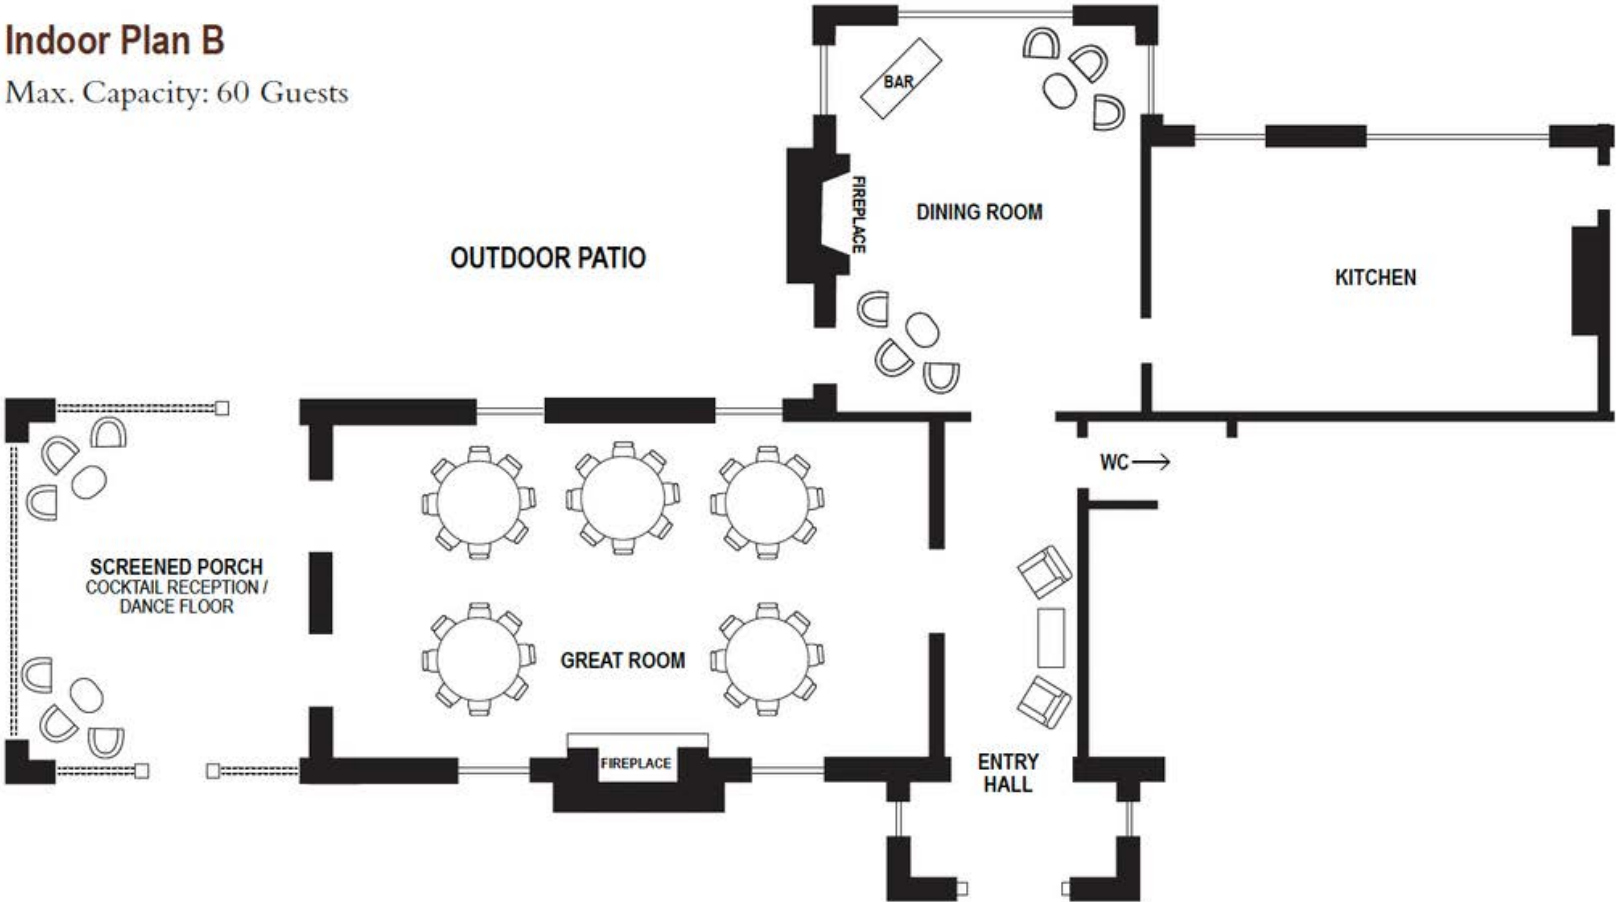

2024

FLOOR PLANS

MILLER LASH HOUSE

FLOOR PLAN

INDOOR

Indoor Plan A

Max. Capacity: 100 Guests

CONTACT US

SEE OUR SPACE

INDOOR

Indoor Plan B

Max. Capacity: 60 Guests

CONTACT US

SEE OUR SPACE

INDOOR

Indoor Plan C

Max. Capacity: 28 Guests

CONTACT US

SEE OUR SPACE

INDOOR

Indoor Plan D

Max. Capacity: 80 Guests

CONTACT US

SEE OUR SPACE