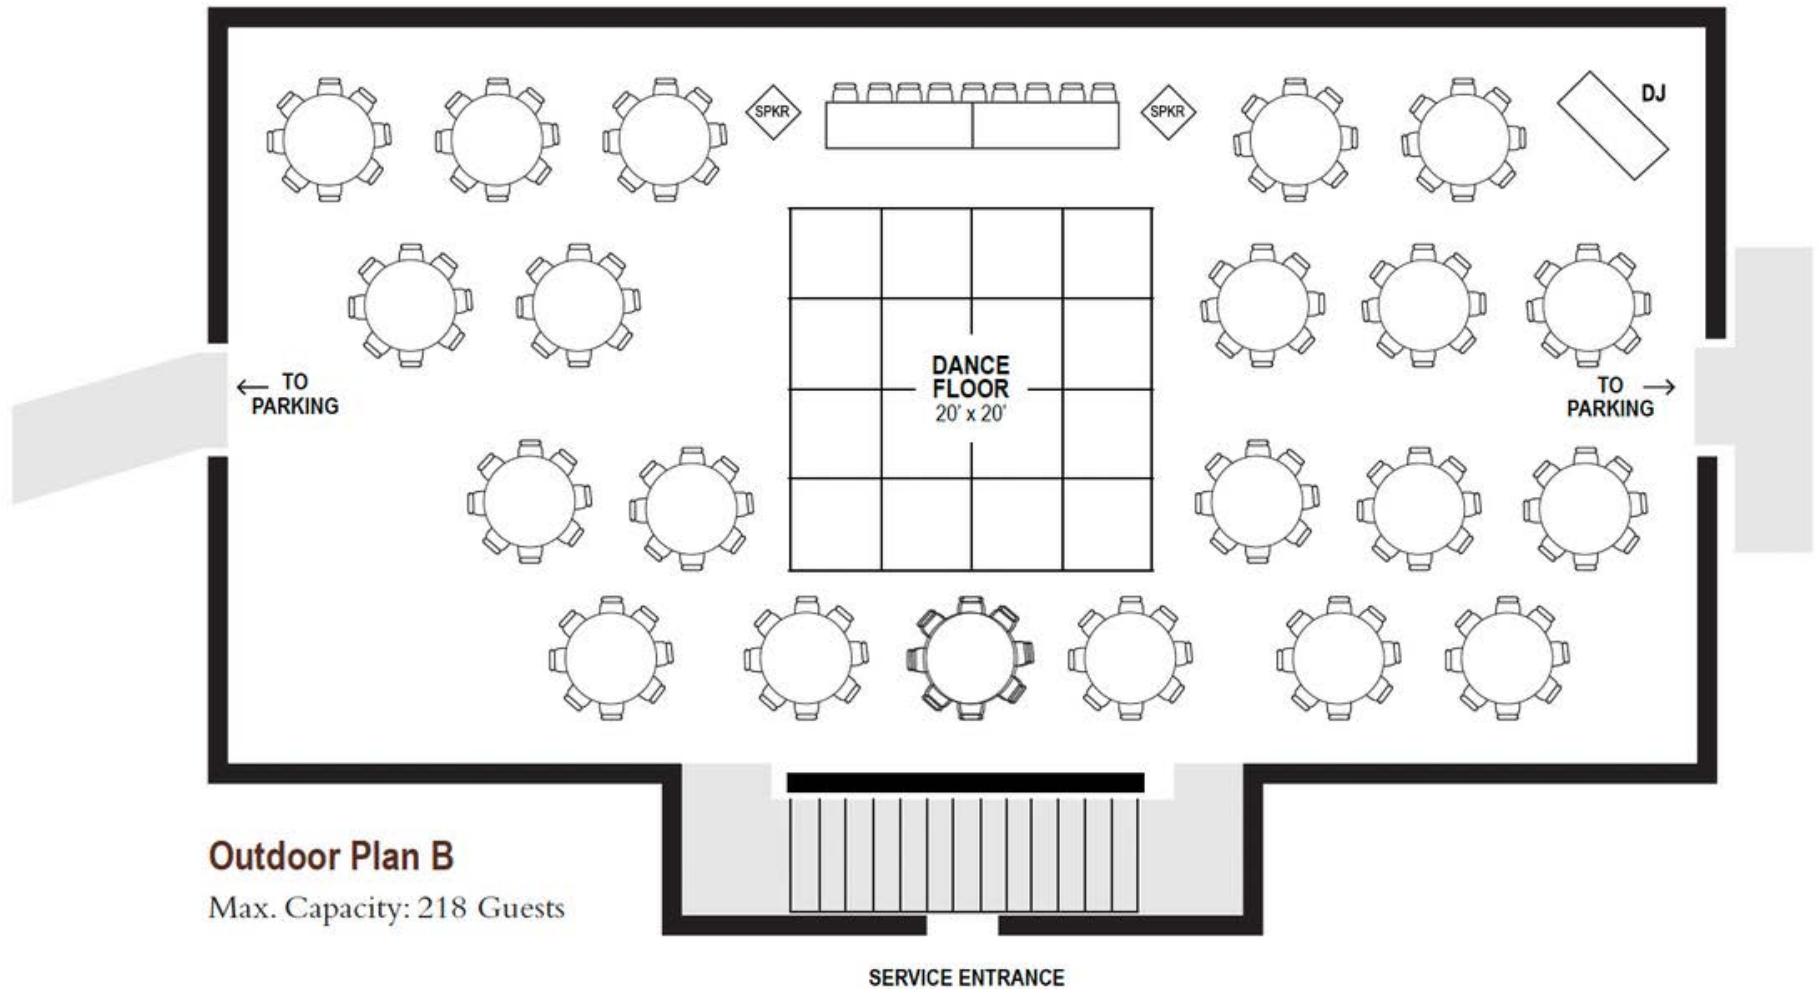

OUTDOOR

CONTACT US

SEE OUR SPACE