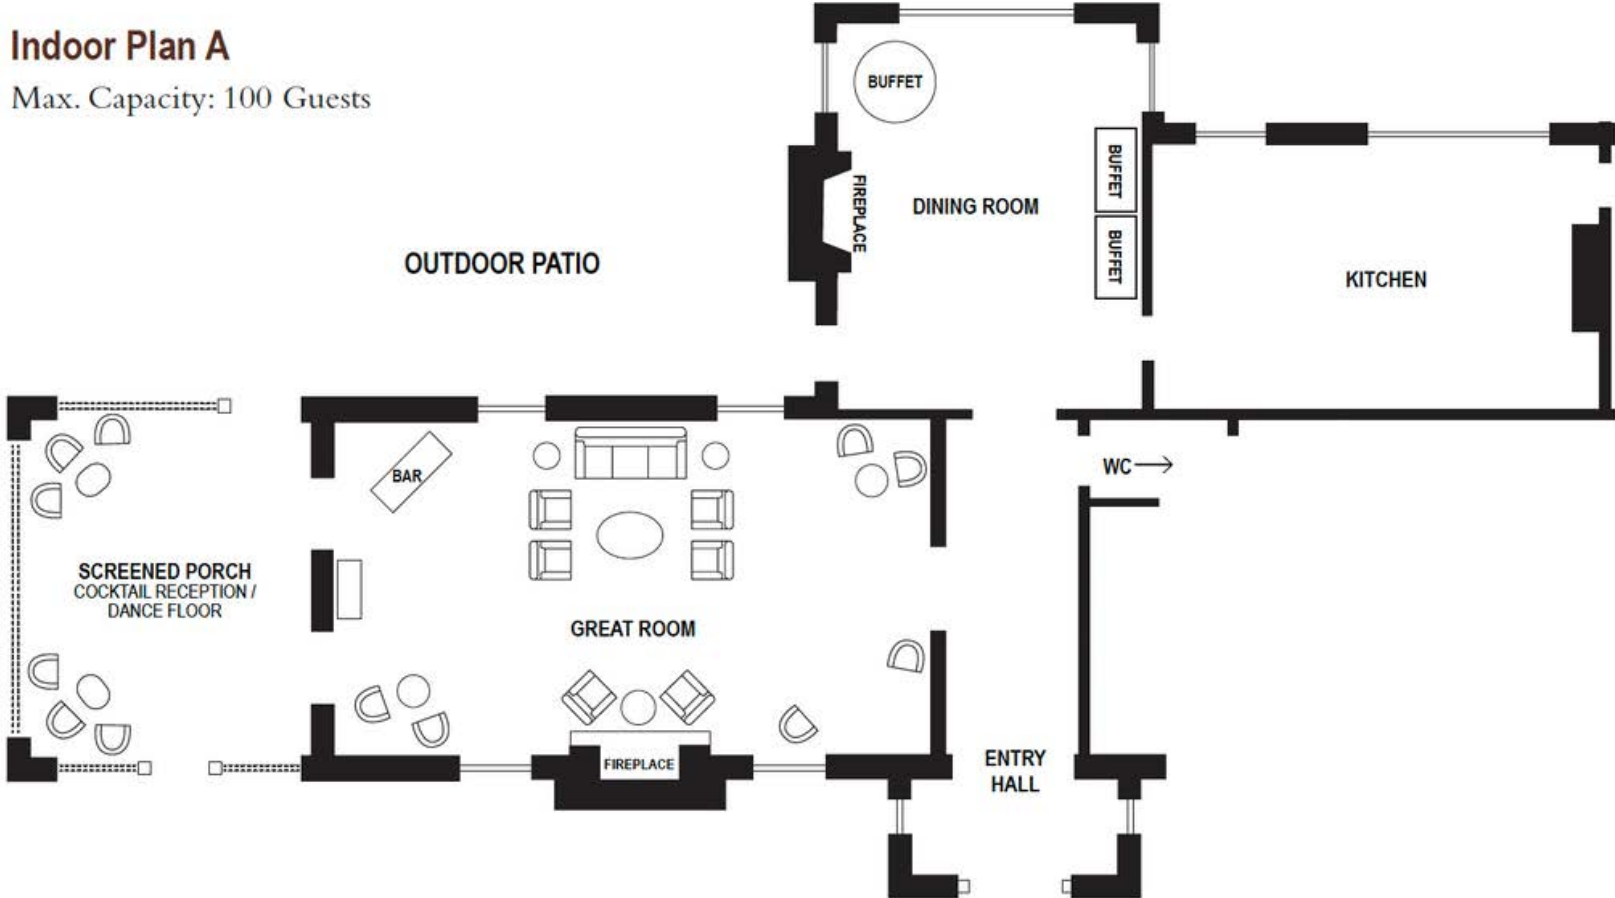

2024

FLOOR PLANS

MILLER LASH HOUSE

FLOOR PLAN

INDOOR

Indoor Plan A

Max. Capacity: 100 Guests

CONTACT US

SEE OUR SPACE

INDOOR

Indoor Plan B

Max. Capacity: 60 Guests

CONTACT US

SEE OUR SPACE

INDOOR

Indoor Plan C

Max. Capacity: 28 Guests

CONTACT US

SEE OUR SPACE

INDOOR

Indoor Plan D

Max. Capacity: 80 Guests

CONTACT US

SEE OUR SPACE